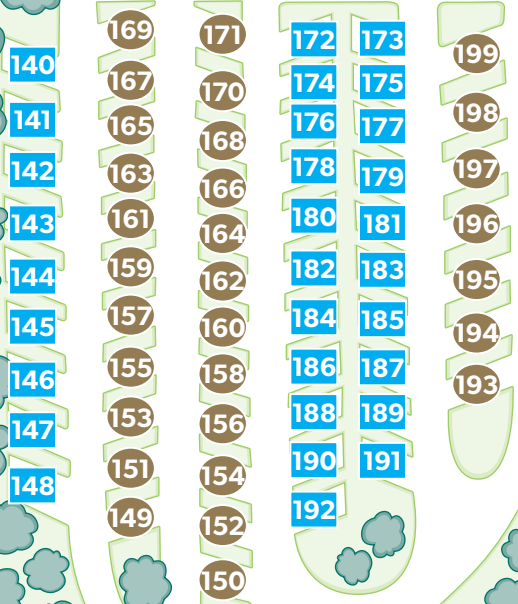

## LEGEND

- GWL
- CABIN
- CABIN ADA
- FULL 50
- FULL 30
- FLPT 50
- FLPT 30
- Bathhouse
- Laundry
- Emergency Phone
- Dump Station
- Dumpster
- Tram Loading Station
- Pet Station

Visit the Reservation Desk for tram departure times.

Wilderness Trace

# MAPLE

Best Day Boulevard

↔ To US-49

Carowinds Boulevard

To I-77 →