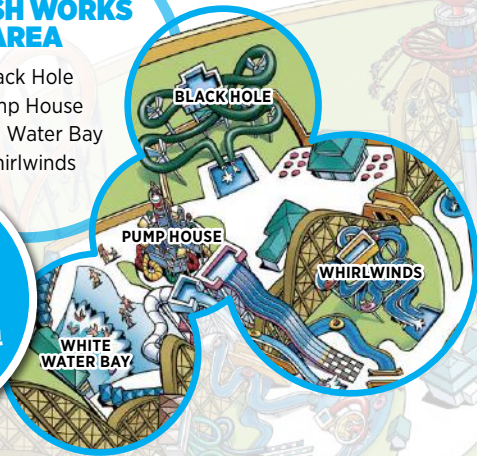

Canada's Wonderland

2018 Season Passholder Early Ride Time Areas

SPLASH WORKS AREA

Black Hole
Pump House
White Water Bay
Whirlwinds

Get early entry
into Splash Works
every day it's
open from
10:00 - 11:00am!

KIDZVILLE AREA

NEW for 2018 Flying Canoes
Flying Eagles
Treetop Adventure
Sugar Shack

LUMBERJACK AREA

NEW for 2018 Lumberjack
Soaring Timbers
Klockwerks
Vortex

BEHEMOTH AREA

Behemoth
Backlot Stunt Coaster
Psychone
Swing of the Century

LEVIATHAN AREA

Leviathan
Riptide
Dragon Fire
Spinvator

PLANET SNOOPY™ AREA

Boo Blasters on Boo Hill
Sally's™ Love Buggies
Woodstock™ Whirlybirds
Joe Cool's Dodgem School
Pumpkin Patch
Snoopy's™ Revolution
Lucy's™ Tugboat
Peanuts™ 500

©2018 Cedar Fair L.P. CW18-094

From 9:00am - 10:00am on Sundays every week from April 29 - September 2, Season Passholders get special early access to some of our most popular attractions!
See our Early Ride Time Calendar for a list of 2018 dates. Rides are subject to availability and may change without notice.