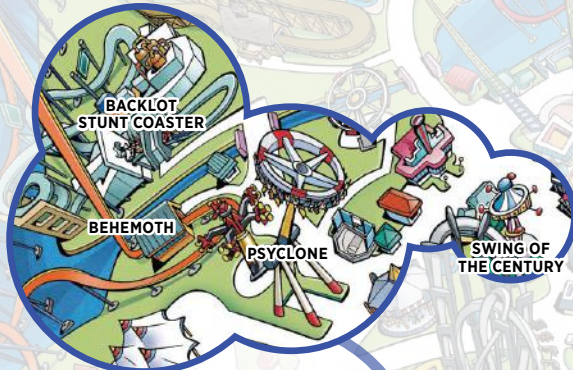

Canada's Wonderland

2018 Season Passholder Early Ride Time Areas

SPLASH WORKS AREA

Black Hole
Pump House
White Water Bay
Whirlwinds

Get early entry
into Splash Works
every day it's
open from
10:00 - 11:00am!

KIDZVILLE AREA

NEW for 2018 Flying Canoes
Flying Eagles
Treetop Adventure
Sugar Shack

LUMBERJACK AREA

NEW for 2018 Lumberjack
Soaring Timbers
Klockwerks
Vortex

BEHEMOTH AREA

Behemoth
Backlot Stunt Coaster
Psychone
Swing of the Century

LEVIATHAN AREA

Leviathan
Riptide
Dragon Fire
Spinvator

PLANET SNOOPY™ AREA

Boo Blasters on Boo Hill
Sally's™ Love Buggies
Woodstock™ Whirlybirds
Joe Cool's Dodgem School
Pumpkin Patch
Snoopy's™ Revolution
Lucy's™ Tugboat
Peanuts™ 500

©2018 Cedar Fair L.P. CW18-094

From 9:00am - 10:00am on Sundays every week from April 29 - September 2, Season Passholders get special early access to some of our most popular attractions!
See our Early Ride Time Calendar for a list of 2018 dates. Rides are subject to availability and may change without notice.