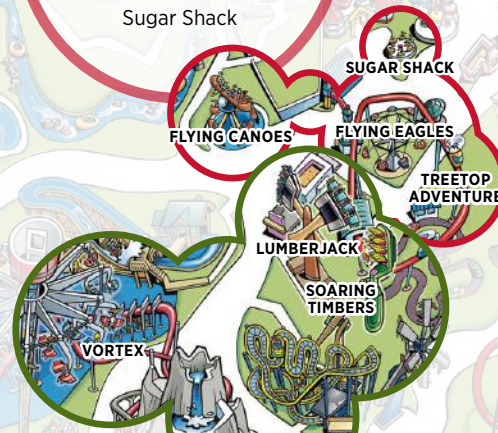

Canada's Wonderland

2018 Season Passholder Early Ride Time Areas

SPLASH WORKS AREA

Black Hole
Pump House
White Water Bay
Whirlwinds

Get early entry
into Splash Works
every day it's
open from
10:00 - 11:00am!

KIDZVILLE AREA

NEW for 2018 Flying Canoes
Flying Eagles
Treetop Adventure
Sugar Shack

LUMBERJACK AREA

NEW for 2018 Lumberjack
Soaring Timbers
Klockwerks
Vortex

BEHEMOTH AREA

Behemoth
Backlot Stunt Coaster
Psychone
Swing of the Century

LEVIATHAN AREA

Leviathan
Riptide
Dragon Fire
Spinvator

PLANET SNOOPY™ AREA

Boo Blasters on Boo Hill
Sally's™ Love Buggies
Woodstock™ Whirlybirds
Joe Cool's Dodgem School
Pumpkin Patch
Snoopy's™ Revolution
Lucy's™ Tugboat
Peanuts™ 500

©2018 Cedar Fair L.P. CW18-094

From 9:00am - 10:00am on Sundays every week from April 29 - September 2, Season Passholders get special early access to some of our most popular attractions!
See our Early Ride Time Calendar for a list of 2018 dates. Rides are subject to availability and may change without notice.