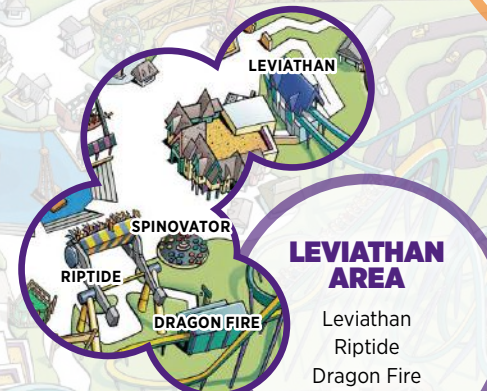

Canada's Wonderland

2018 Season Passholder Early Ride Time Areas

SPLASH WORKS AREA

Black Hole
Pump House
White Water Bay
Whirlwinds

Get early entry
into Splash Works
every day it's
open from
10:00 - 11:00am!

KIDZVILLE AREA

NEW for 2018 Flying Canoes
Flying Eagles
Treetop Adventure
Sugar Shack

LUMBERJACK AREA

NEW for 2018 Lumberjack
Soaring Timbers
Klockwerks
Vortex

BEHEMOTH AREA

Behemoth
Backlot Stunt Coaster
Psychone
Swing of the Century

LEVIATHAN AREA

Leviathan
Riptide
Dragon Fire
Spinvator

PLANET SNOOPY™ AREA

Boo Blasters on Boo Hill
Sally's™ Love Buggies
Woodstock™ Whirlybirds
Joe Cool's Dodgem School
Pumpkin Patch
Snoopy's™ Revolution
Lucy's™ Tugboat
Peanuts™ 500

©2018 Cedar Fair L.P. CW18-094

From 9:00am - 10:00am on Sundays every week from April 29 - September 2, Season Passholders get special early access to some of our most popular attractions!
See our Early Ride Time Calendar for a list of 2018 dates. Rides are subject to availability and may change without notice.