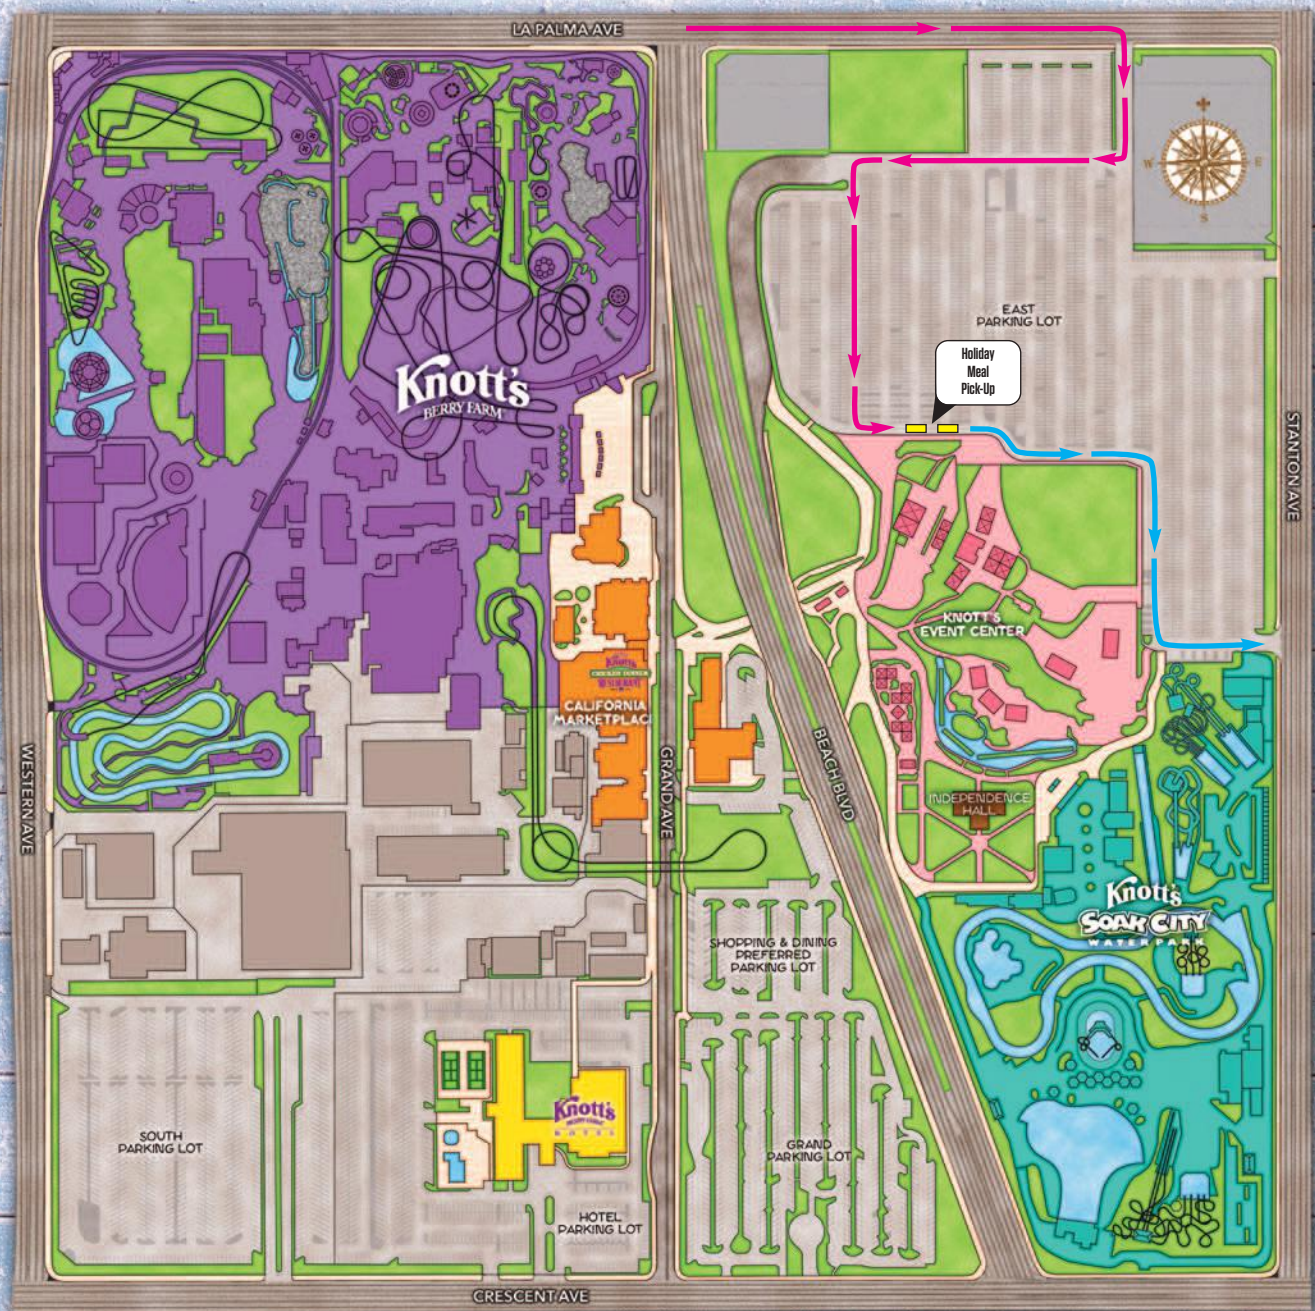

Knott's BERRY FARM®

Holiday Take Home Dinner Pick-Up Location Map

-  Pick-up Route: Enter off of La Palma Ave.
-  Turkey Pick-Up Location
-  Exit Route: Exit on to Stanton Ave.