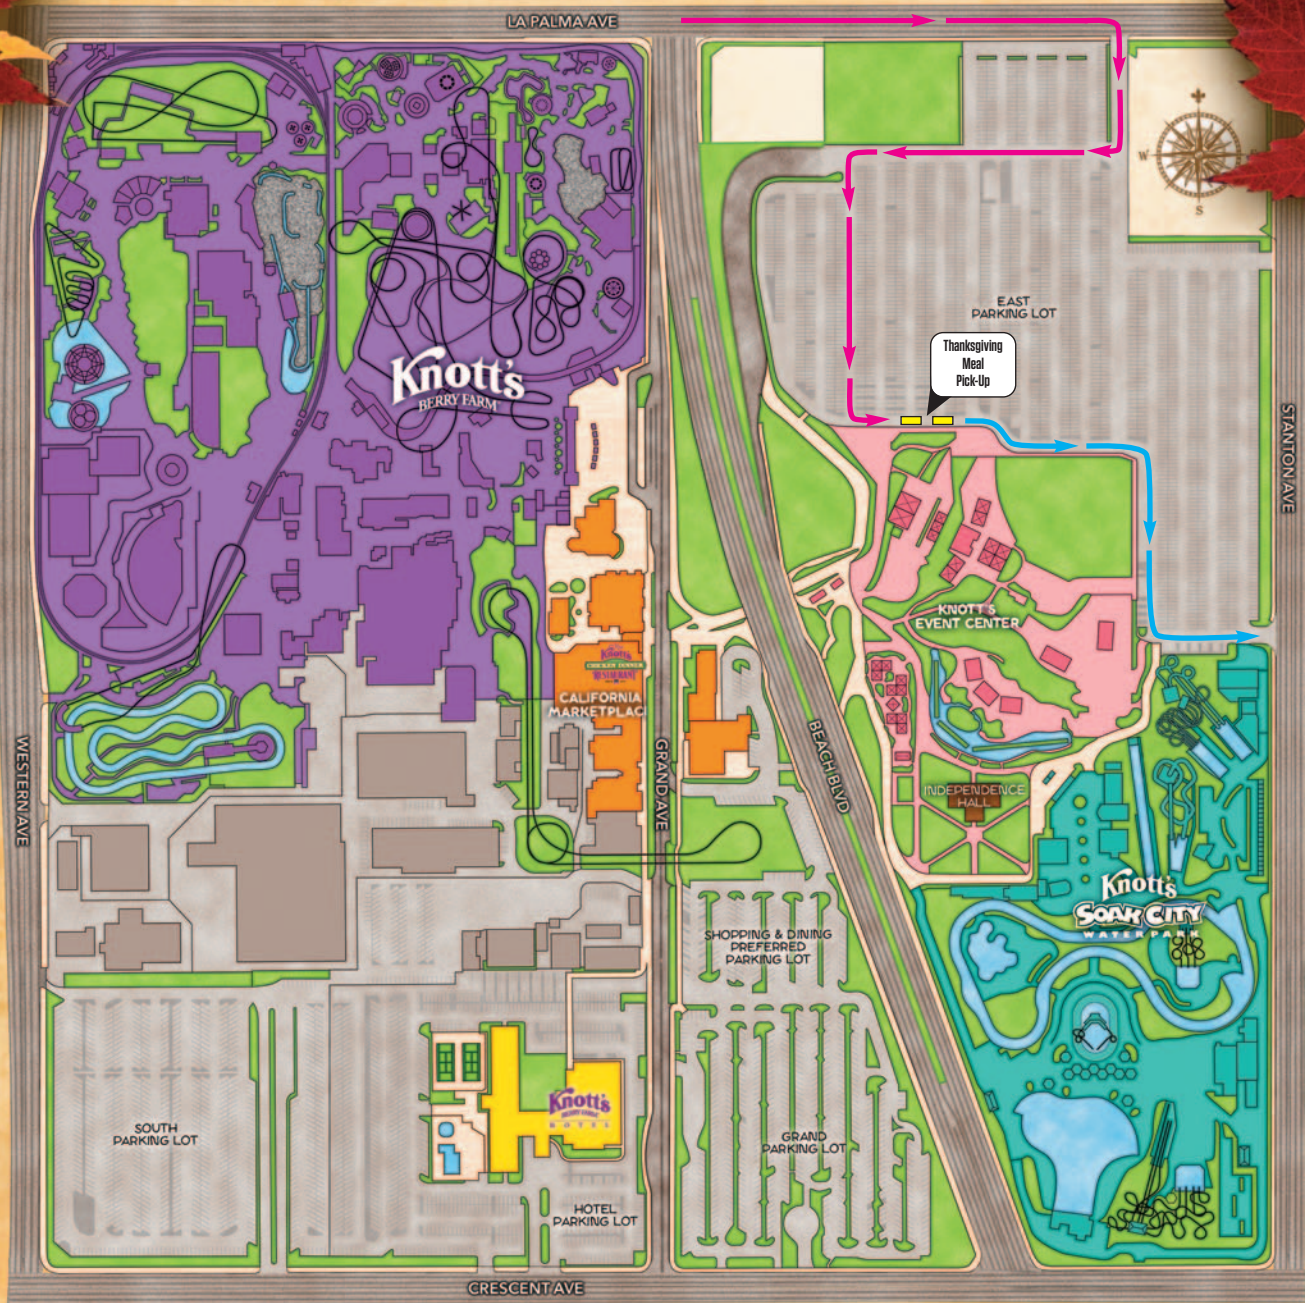

Knott's BERRY FARM®

Thanksgiving Take Home Dinner Pick-Up Location Map

 Pick-up Route: Enter off of La Palma Ave.

 Turkey Pick-Up Location

 Exit Route: Exit on to Stanton Ave.