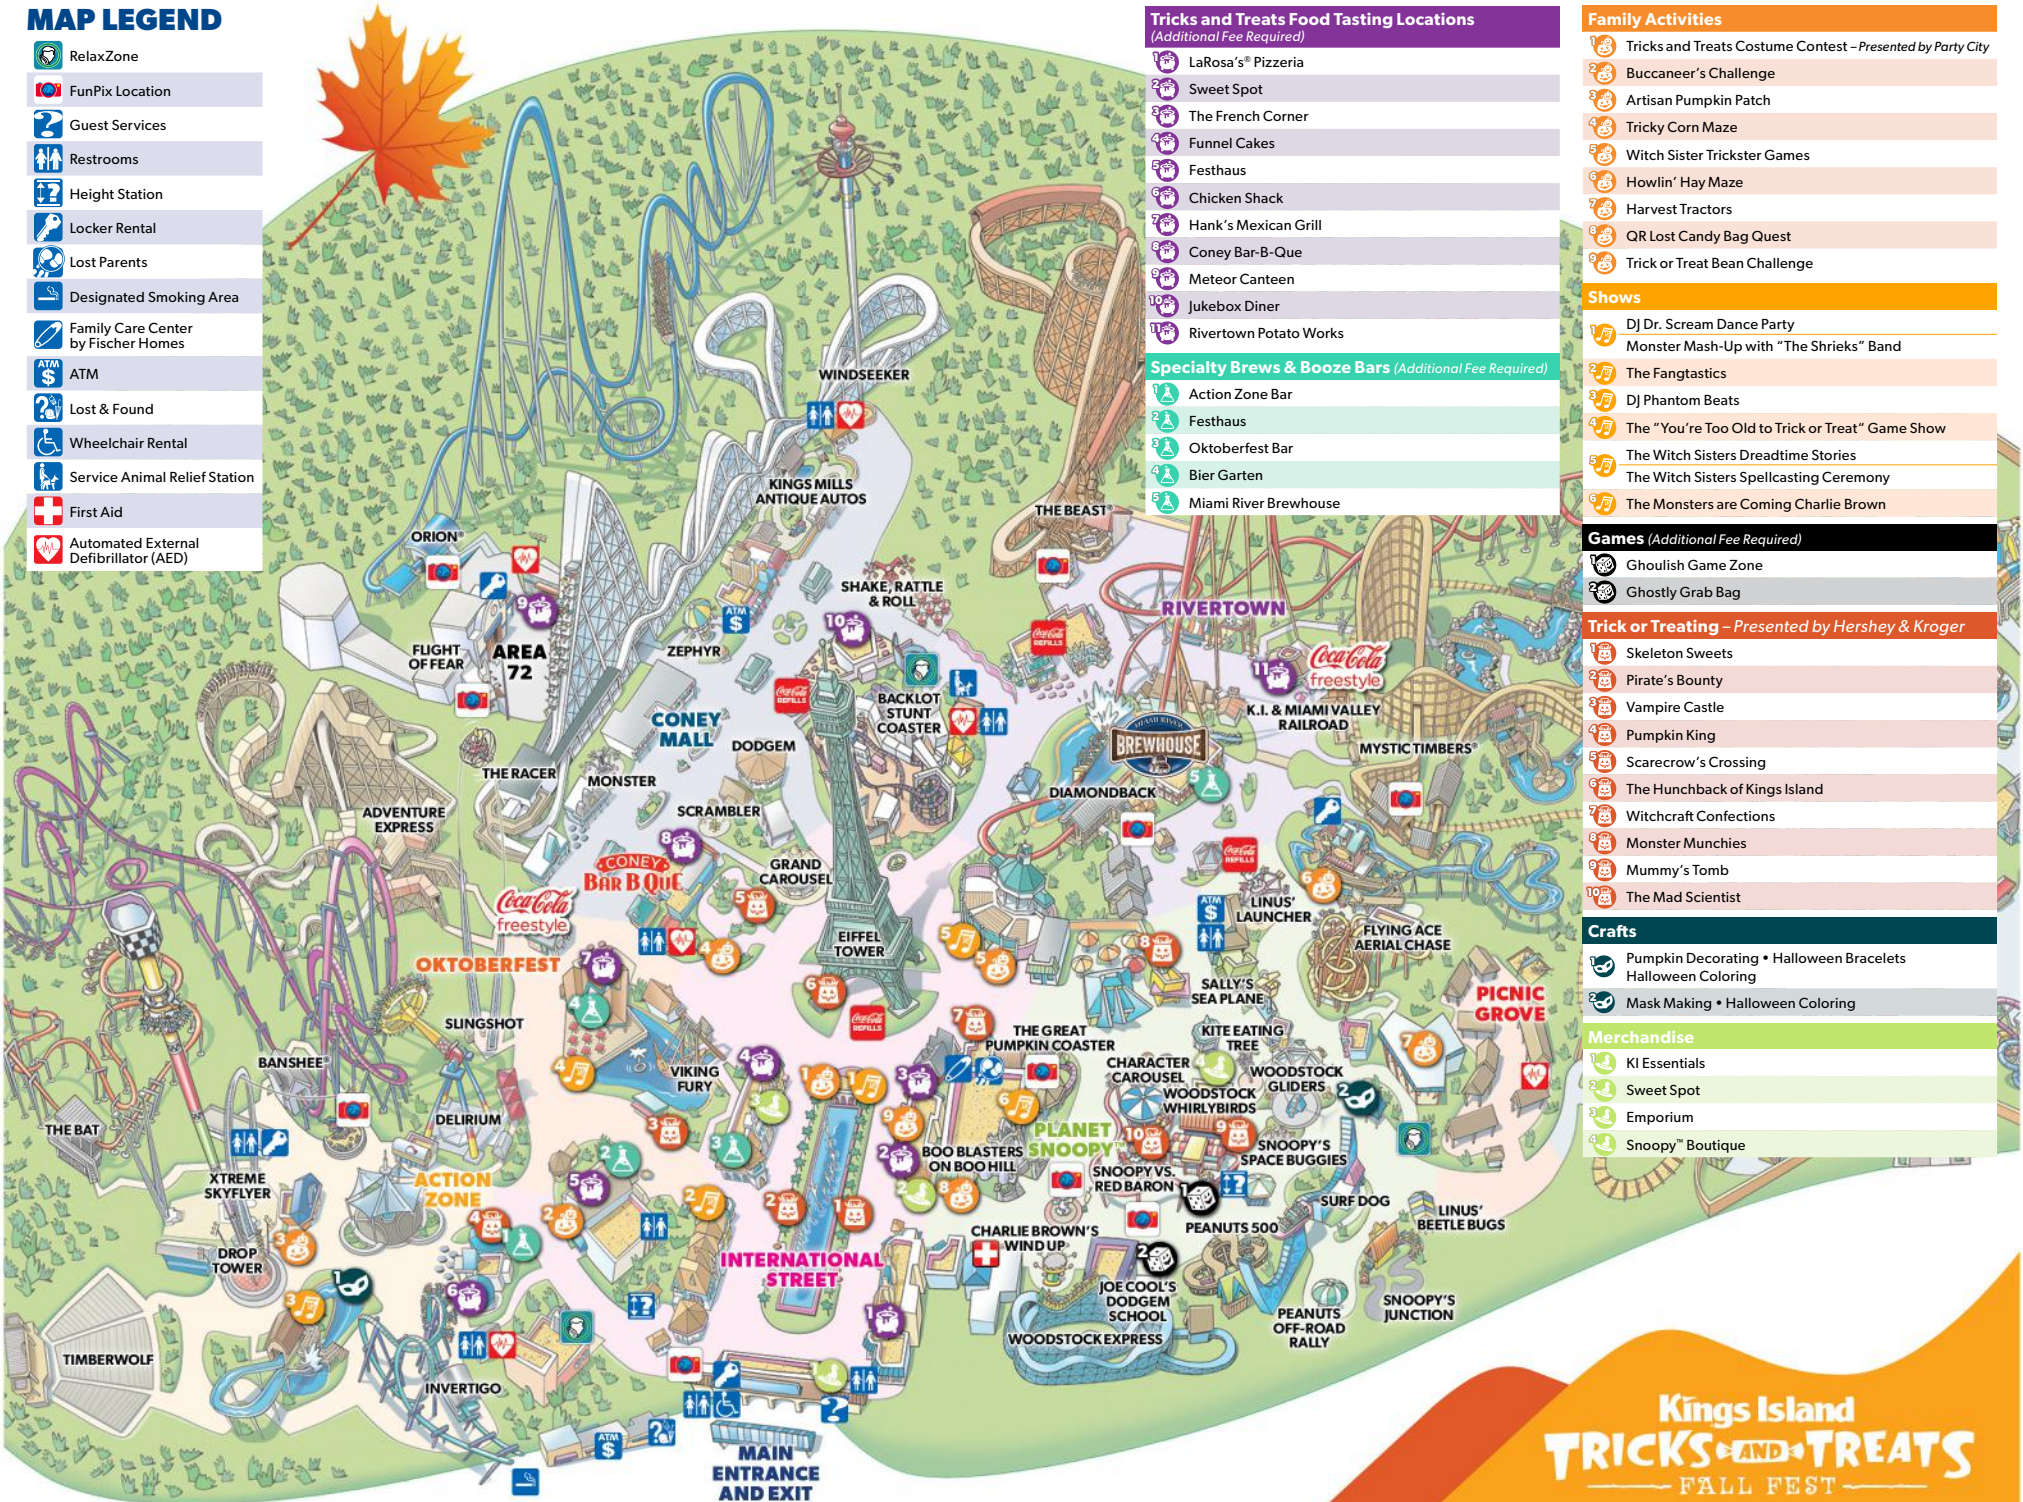

(Additional Fee Required)

1. 1 LaRosa's® Pizzeria
2. 2 Sweet Spot
3. 3 The French Corner
4. 4 Funnel Cakes
5. 5 Festhaus
6. 6 Chicken Shack
7. 7 Hank's Mexican Grill
8. 8 Coney Bar-B-Que
9. 9 Meteor Canteen
10. 10 Jukebox Diner
11. 11 Rivertown Potato Works

Specialty Brews & Booze Bars

(Additional Fee Required)

1. 1 Action Zone Bar
2. 2 Festhaus
3. 3 Oktoberfest Bar
4. 4 Bier Garten
5. 5 Miami River Brewhouse

Family Activities

1. 1 Tricks and Treats Costume Contest – Presented by Party City
2. 2 Buccaneer's Challenge
3. 3 Artisan Pumpkin Patch
4. 4 Tricky Corn Maze
5. 5 Witch Sister Trickster Games
6. 6 Howlin' Hay Maze
7. 7 Harvest Tractors
8. 8 QR Lost Candy Bag Quest
9. 9 Trick or Treat Bean Challenge

Shows

1. 1 DJ Dr. Scream Dance Party
2. 2 Monster Mash-Up with "The Shrieks" Band
3. 3 The Fangtastics
4. 4 DJ Phantom Beats
5. 5 The "You're Too Old to Trick or Treat" Game Show
6. 6 The Witch Sisters Dreadtime Stories
7. 7 The Witch Sisters Spellcasting Ceremony
8. 8 The Monsters are Coming Charlie Brown

Games (Additional Fee Required)

1. 1 Ghoulish Game Zone
2. 2 Ghostly Grab Bag

Trick or Treating – Presented by Hershey & Kroger

1. 1 Skeleton Sweets
2. 2 Pirate's Bounty
3. 3 Vampire Castle
4. 4 Pumpkin King
5. 5 Scarecrow's Crossing
6. 6 The Hunchback of Kings Island
7. 7 Witchcraft Confections
8. 8 Monster Munchies
9. 9 Mummy's Tomb
10. 10 The Mad Scientist

Crafts

- 1 Pumpkin Decorating • Halloween Bracelets
- 2 Halloween Coloring
- 3 Mask Making • Halloween Coloring

Merchandise

1. 1 KI Essentials
2. 2 Sweet Spot
3. 3 Emporium
4. 4 Snoopy™ Boutique

Kings Island
TRICKS AND TREATS
FALL FEST